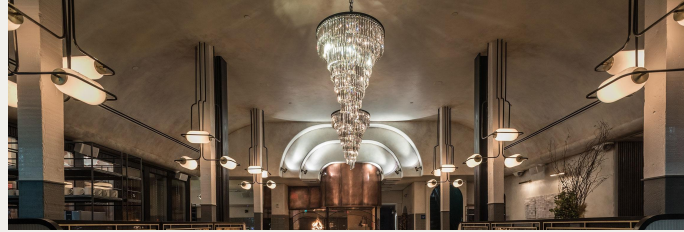

INSPIRATION

Period luminaires anchor the design in a time and place

Accents reminiscent of the Golden Age of Hollywood film lighting

Frosted glass contrasts softly with clear crystal chandeliers

Decorative luminaires