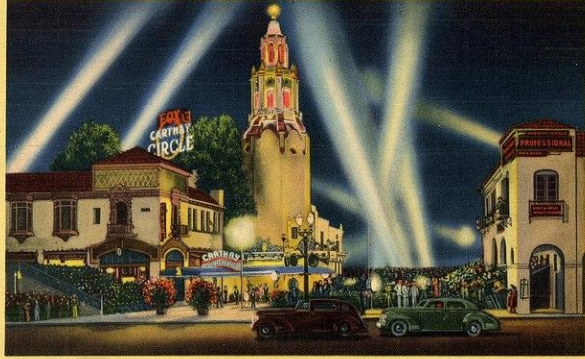

INSPIRATION

18-N1019