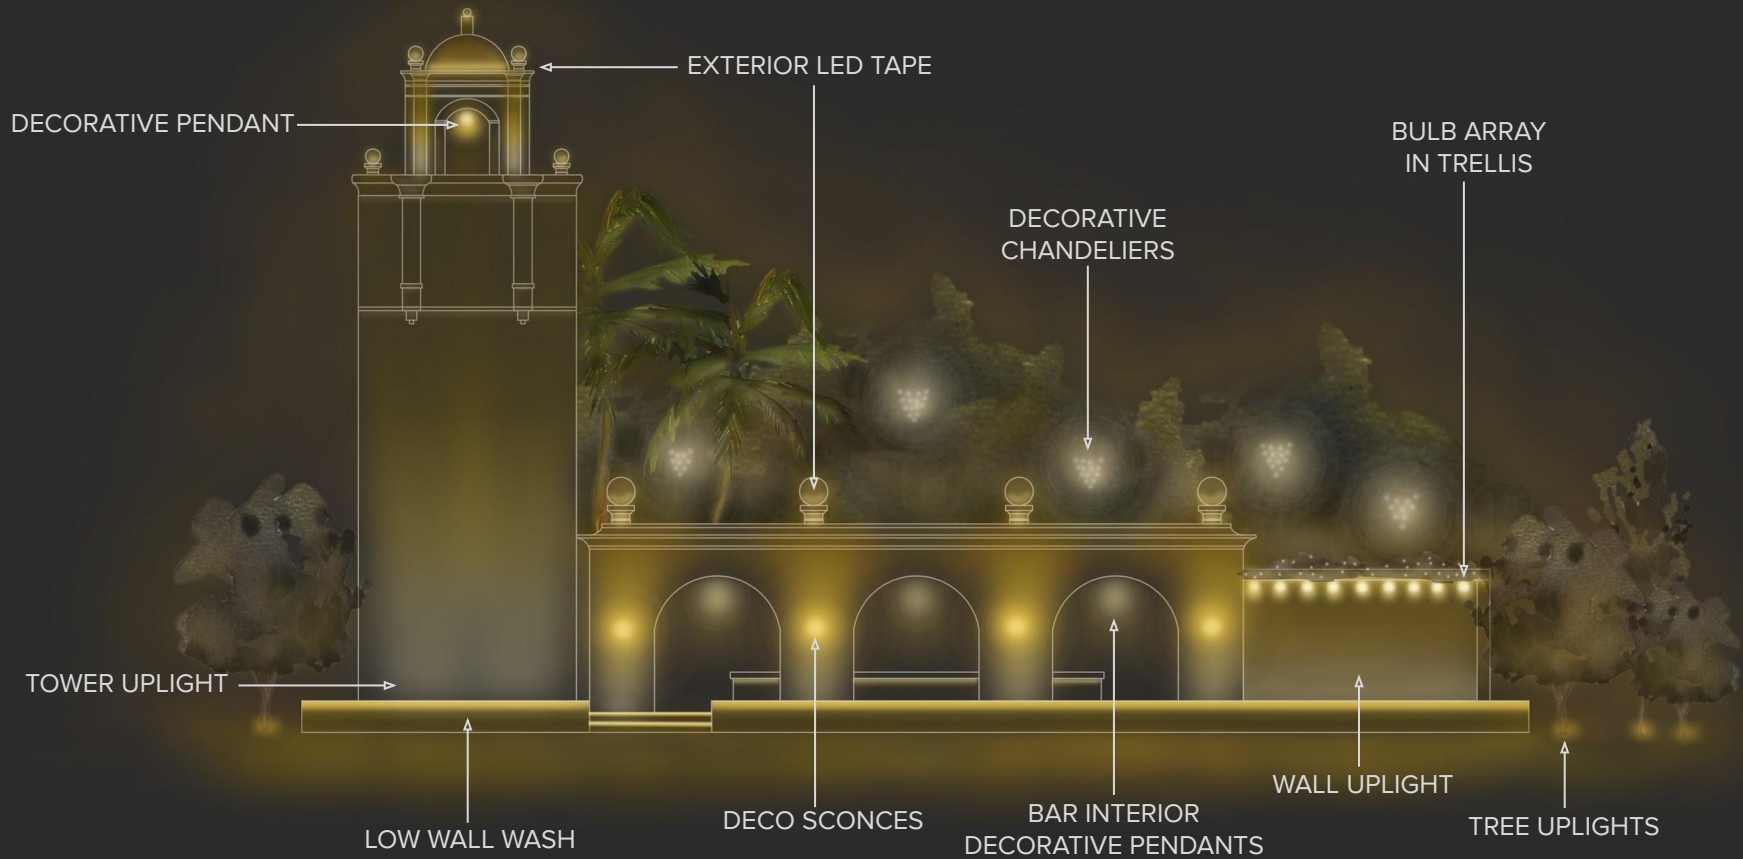

LIT RAILING

LINEAR STEP LIGHTING

SPARKLE LIGHTS  
IN PLANTERS

FOUNTAIN LIGHTING

---

GOLDIEN

RENDERS

---

TOWER & COLONNADE  
WITH EVENT SEARCHLIGHTS

FOUNTAIN

---

GOLDIEN

LUMINAIRES

---

# EXTERIOR LIGHTING DETAIL