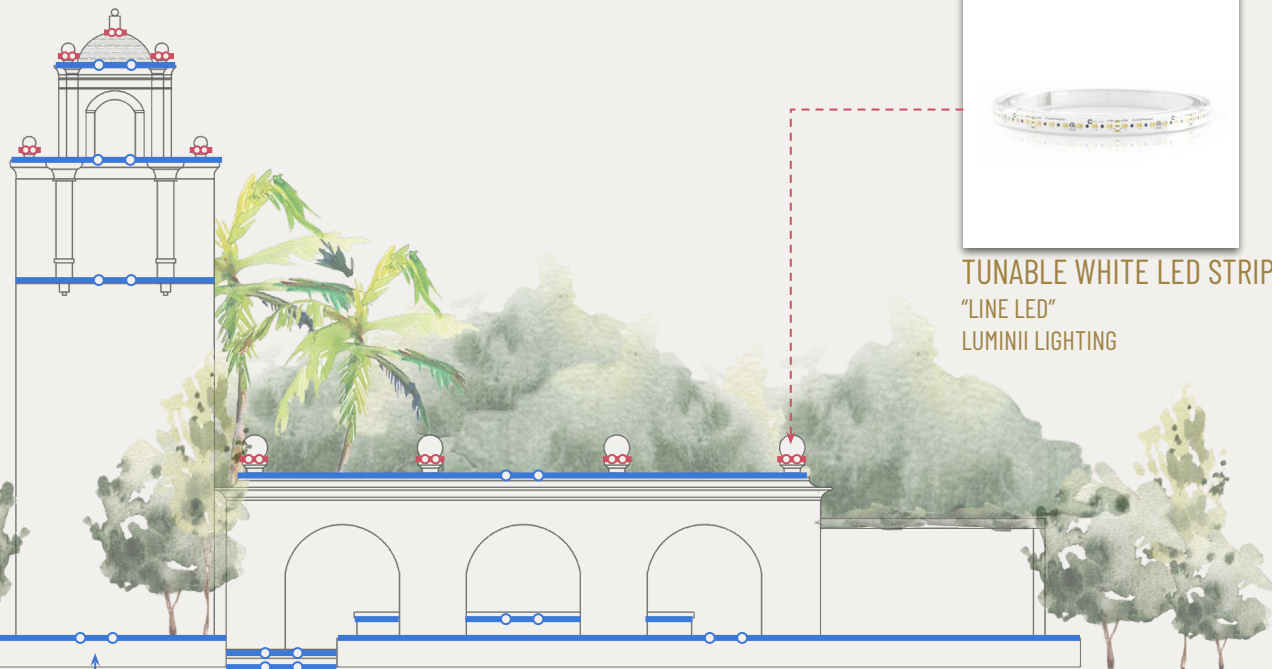

## LINEAR LIGHTING

TUNABLE WHITE LED STRIP  
"LINE LED"  
LUMINII LIGHTING

SURFACE MOUNT LINEAR  
"FEMTOLINE 25"  
DELTA LIGHTING