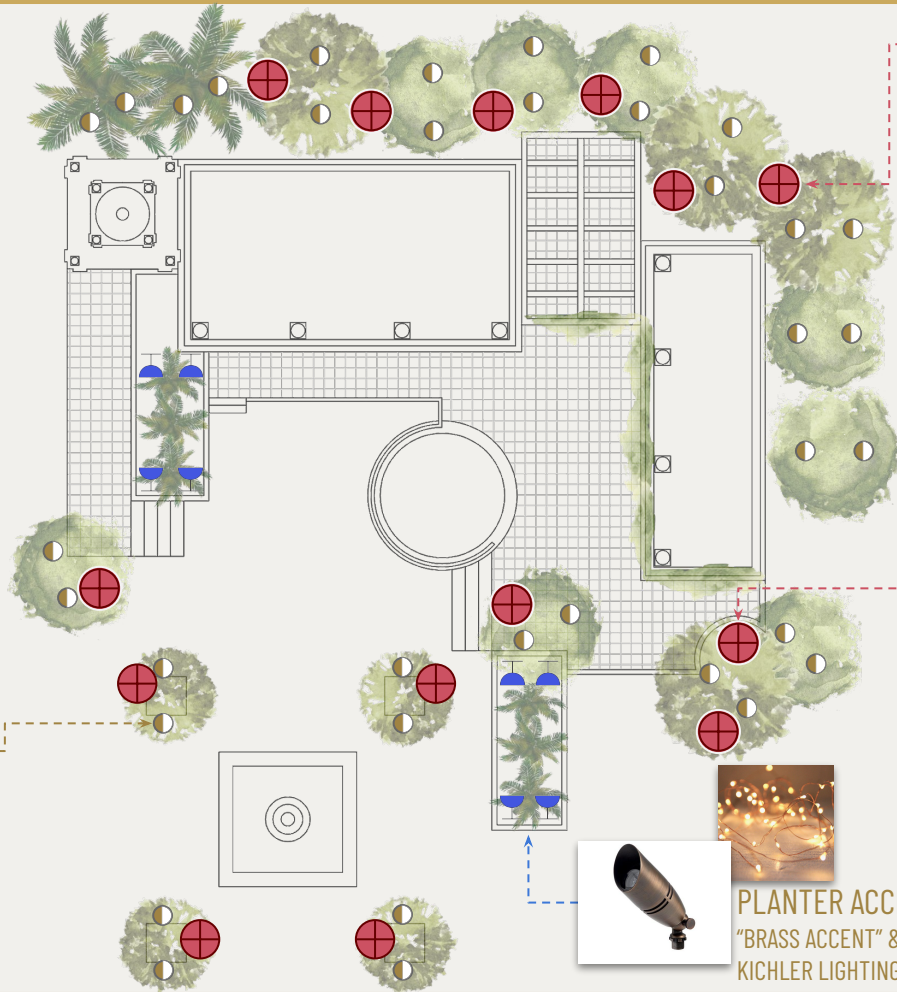

CHANDELIER
"TRAPANI"
EICHHOLTZ LIGHTING