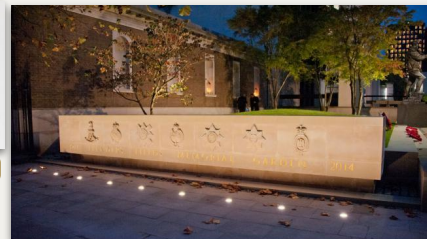

FLOOR RECESSED
"LOGIC WALLWASH"
DELTA LIGHTING