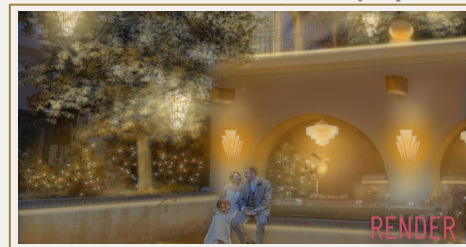

EXTERIOR LIGHTING DETAIL

LINEAR LIGHTING