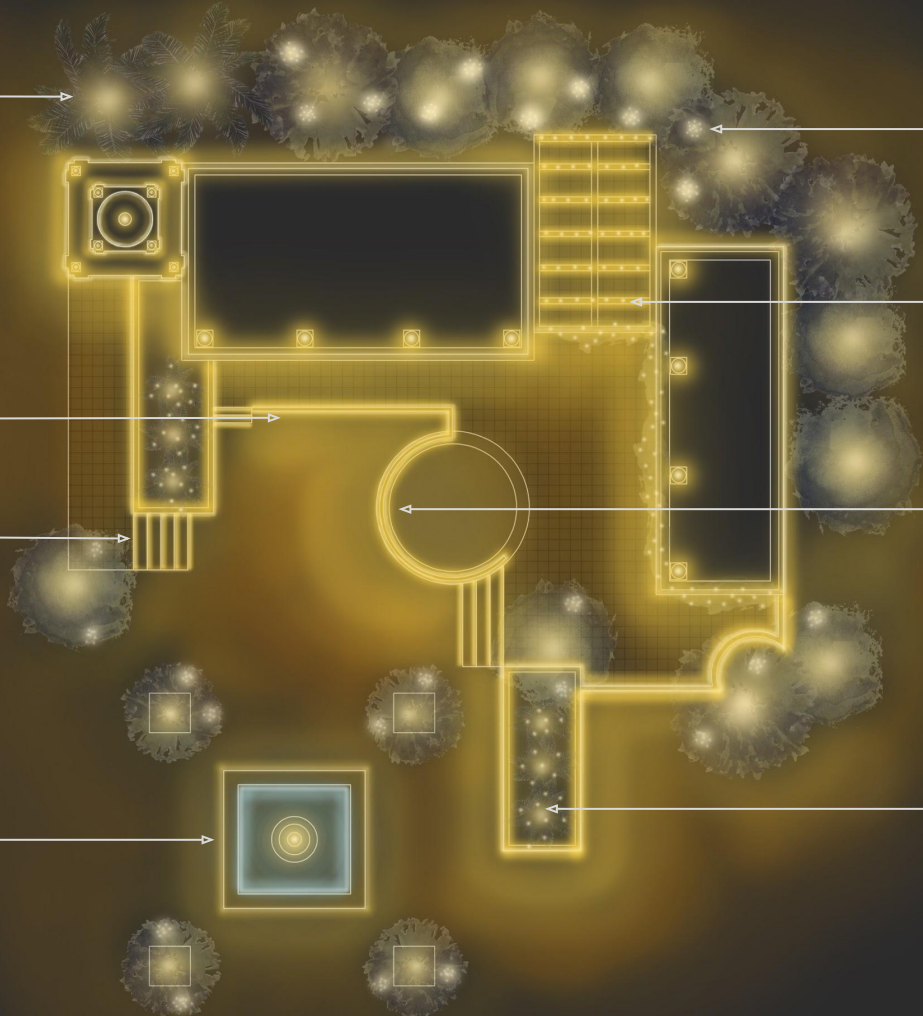

TREE UPLIGHTS

DECO CHANDELIERS
SUSPENDED IN TREES

BULB ARRAY
IN TRELLIS

LOW WALL WASH

LIT RAILING

LINEAR STEP LIGHTING

SPARKLE LIGHTS
IN PLANTERS

FOUNTAIN LIGHTING