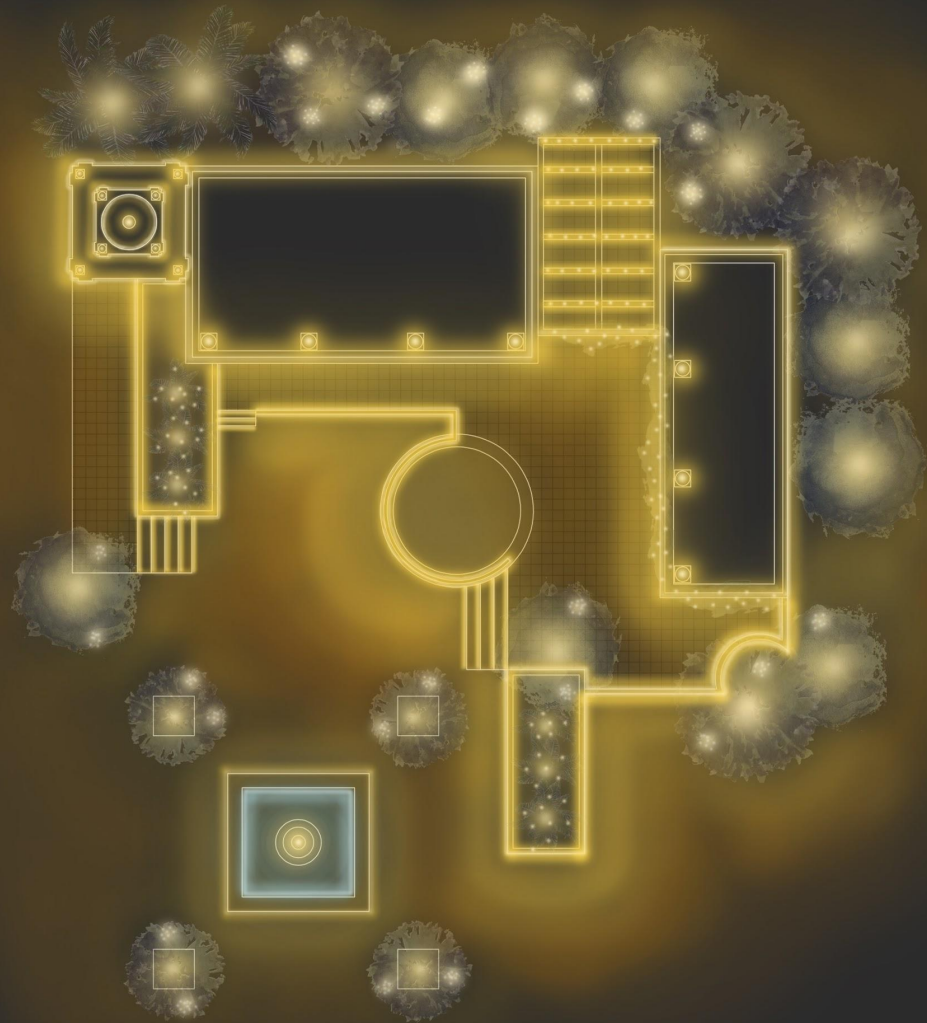

---

GOLDIEN

GLOW MAPS

---

TREE UPLIGHTS

DECO CHANDELIERS  
SUSPENDED IN TREES

BULB ARRAY  
IN TRELLIS

LOW WALL WASH