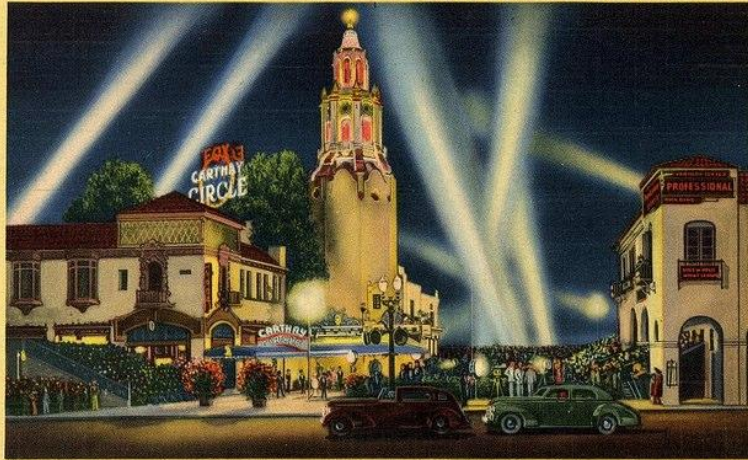

# GOLDIEN

LIGHTING TO TRANSPORT THE LA RIVER GARDENS  
BACK TO THE GOLDEN AGE OF HOLLYWOOD

DESIGNER: CHRISTIAN V. MEJIA

GOLDEN

A CELEBRATION

775. A WORLD PREMIERE NIGHT IN HOLLYWOOD, CALIFORNIA.

One cannot think of Los Angeles without picturing Hollywood and all of its mythic fantasy, luxury, and intrigue. The two are intrinsically woven together in our collective understanding of this fairytale city.

*GOLDEN* celebrates Los Angeles' vibrant motion picture history and the glamor of the Golden Age of Hollywood.

Strolling through the LA River Gardens courtyard at night, guests will feel instantly transported back in time to a nostalgic Art Deco era of opulence.

LA-118—Fox Carthay Circle Theatre, Los Angeles, California

Will a starlet, dripping in diamonds, emerge suddenly from beneath a canopy of glittering lights? Or will you encounter the leading man, lounging under the warm, soft glow of chandeliers hanging from the lush trees?