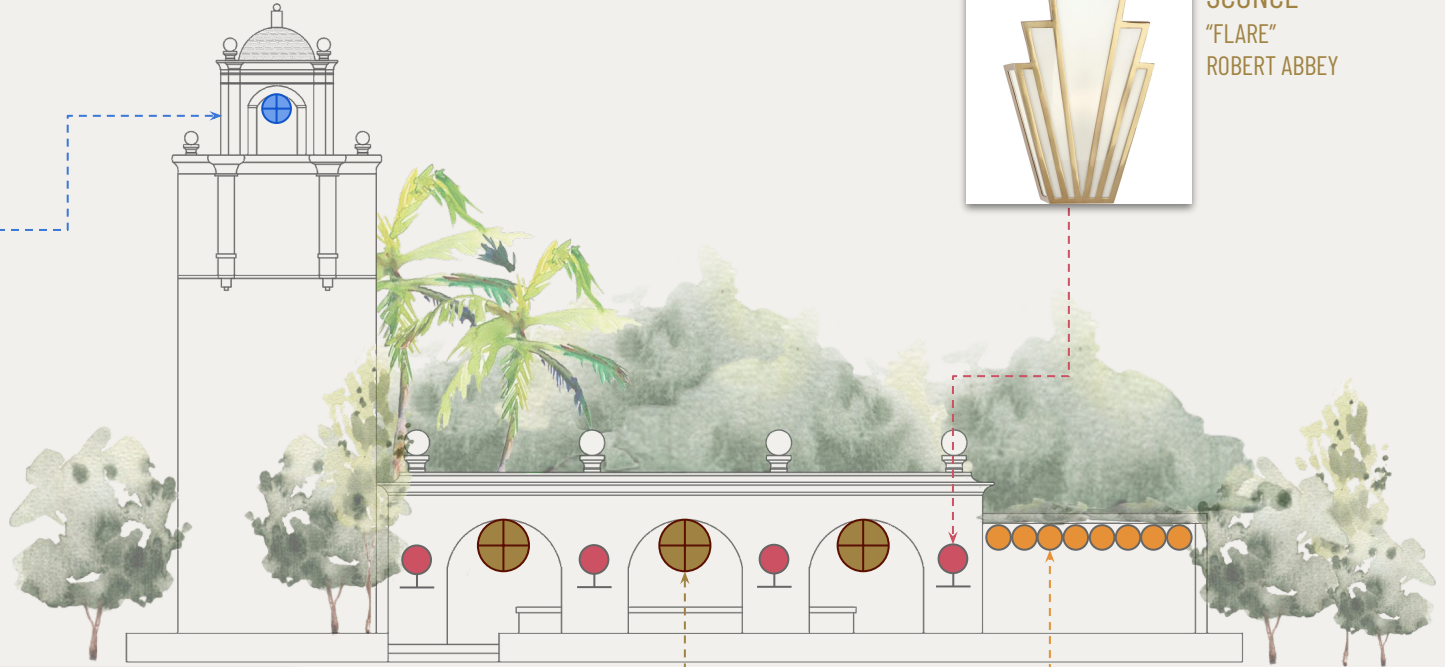

SCONCE
"FLARE"
ROBERT ABBEY