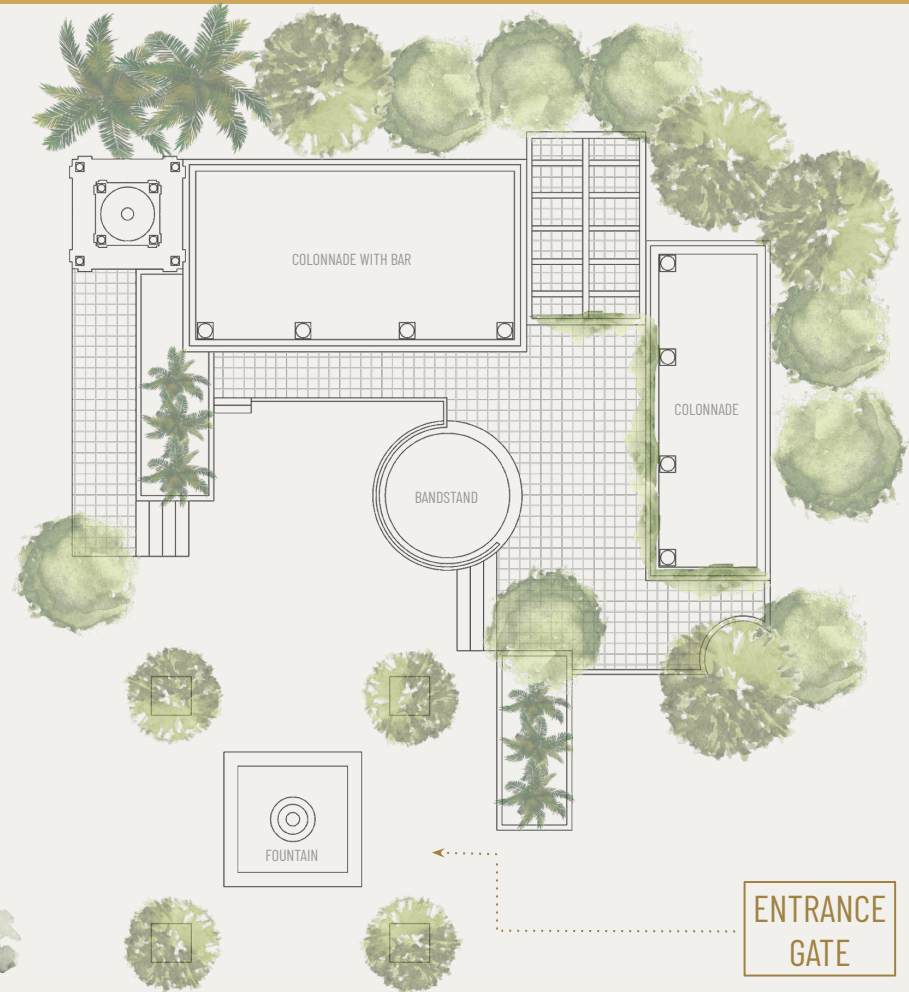

# LA RIVER GARDENS | SITE INFORMATION

Located at the confluence of the Los Angeles and Arroyo Seco rivers, the gardens are a welcoming green oasis just north of Downtown LA.

- Striking mission-style architecture
- Dense foliage & soothing water features
- Cherished facility for weddings, private parties, & community gatherings
- Frequented by couples and families
- Weekend escape & popular photo location

# LA RIVER GARDENS COURTYARD LAYOUT

- Courtyard provides guests' first impressions of the gardens after entering through the wrought iron gates
- Numerous exterior and covered, open-air locations
- Main event space for celebrations