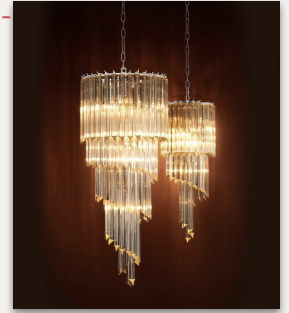

CHANDELIER
"TRAPANI"
EICHHOLTZ LIGHTING