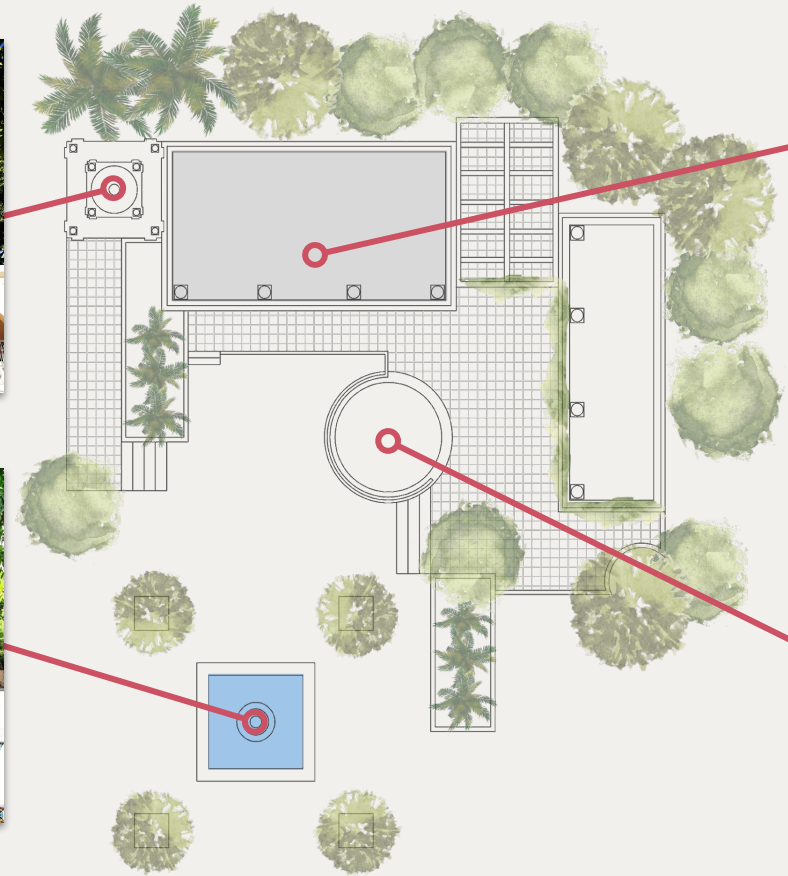

COLONNADE INTERIOR (BAR)