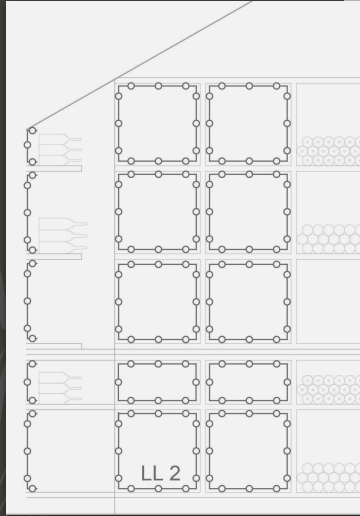

GEA WALL SCONCE
Arturo Alvarez
10.2" H

TROPICALE SCONCE
Martyn Bullard
21" / 26.5" H

LP 1

LP 2

LP 5

WINE CABINET ELEVATION & SECTION

LW 1

LL 2

BAKERY SHELVING ELEVATION & SECTION

LP 2

LF 1

LP 2

LS 2

kain tayo!

let's eat!