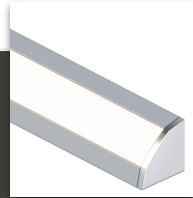

GEA WALL SCONCE
Arturo Alvarez
10.2" H

TROPICALE SCONCE
Martyn Bullard
21" / 26.5" H

LP 1

LP 2

LP 5

WINE CABINET ELEVATION & SECTION

LW 1

LL 2

BAKERY SHELVING ELEVATION & SECTION

LP 2

LF 1

LP 2

LS 2

kain tayo!

let's eat!