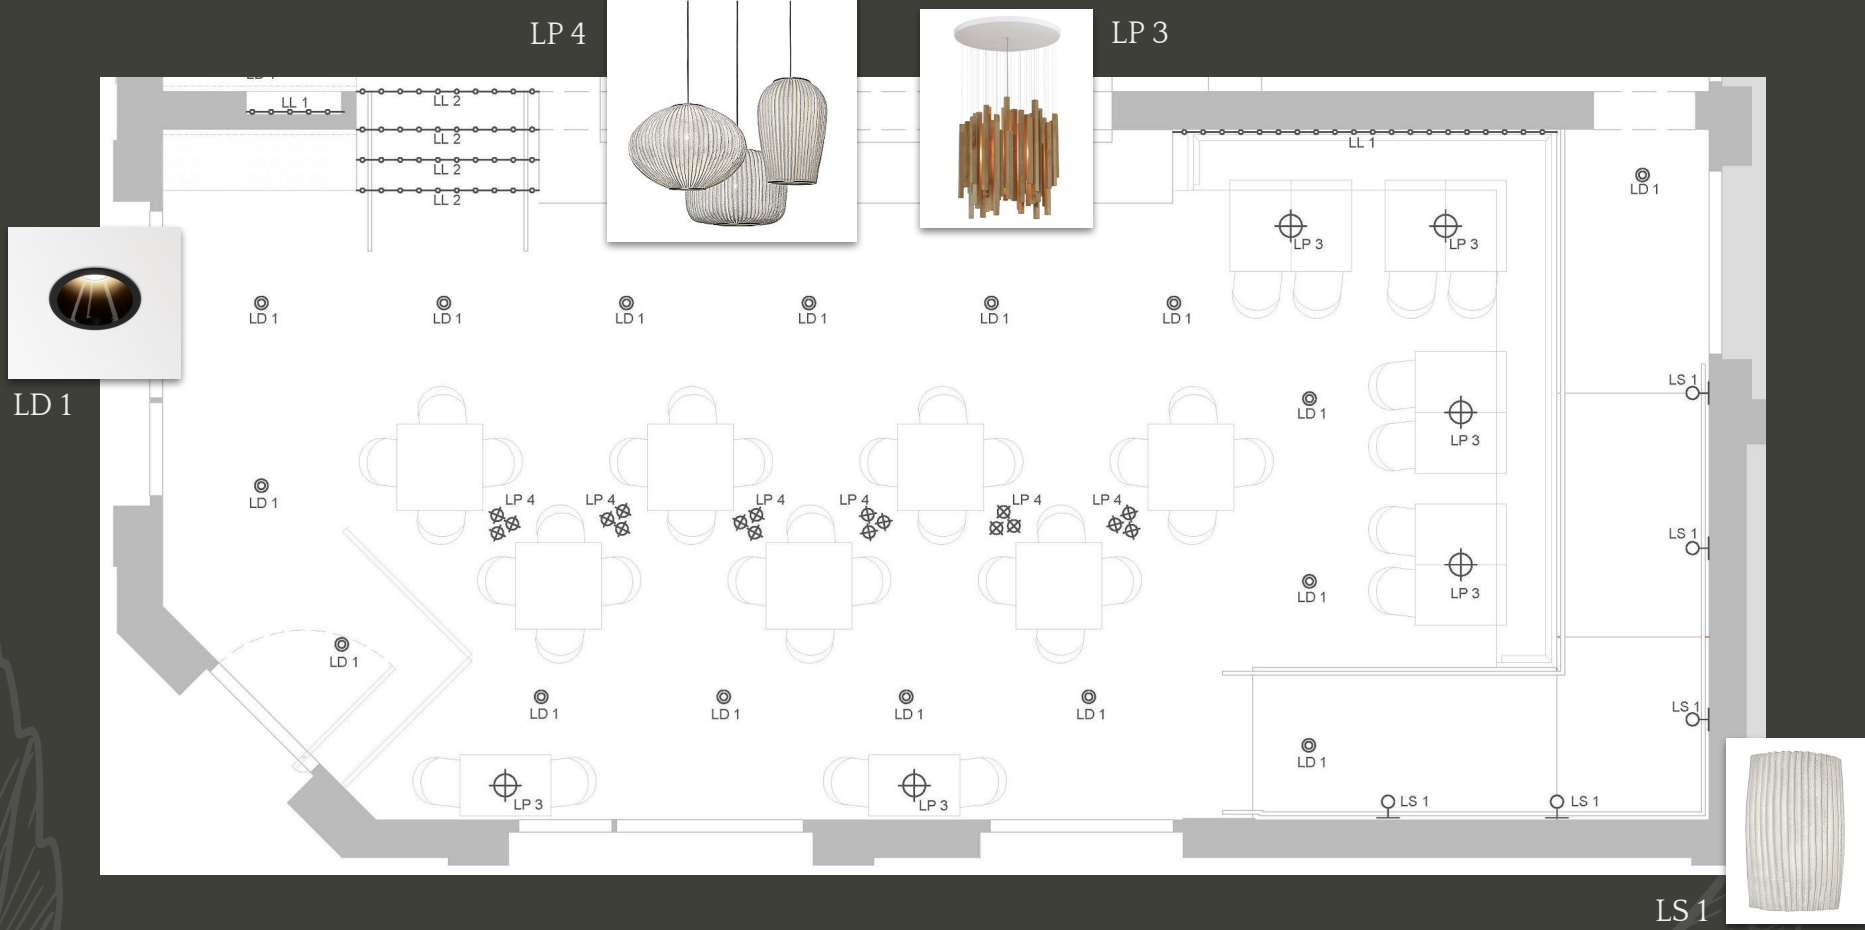

GEA WALL SCONCE
Arturo Alvarez
10.2" H

TROPICALE SCONCE
Martyn Bullard
21" / 26.5" H

LP 1

LP 2

LP 5

WINE CABINET ELEVATION & SECTION

LW 1

LL 2

BAKERY SHELVING ELEVATION & SECTION

LP 2

LF 1

LP 2

LS 2

kain tayo!

let's eat!