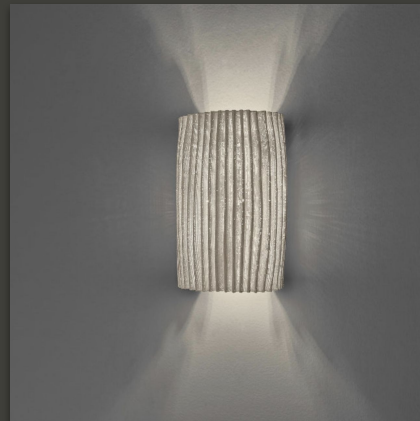

GEA WALL SCONCE
Arturo Alvarez
10.2" H

TROPICALE SCONCE
Martyn Bullard
21" / 26.5" H

LP 1

LP 2

LP 5

WINE CABINET ELEVATION & SECTION

LW 1

LL 2