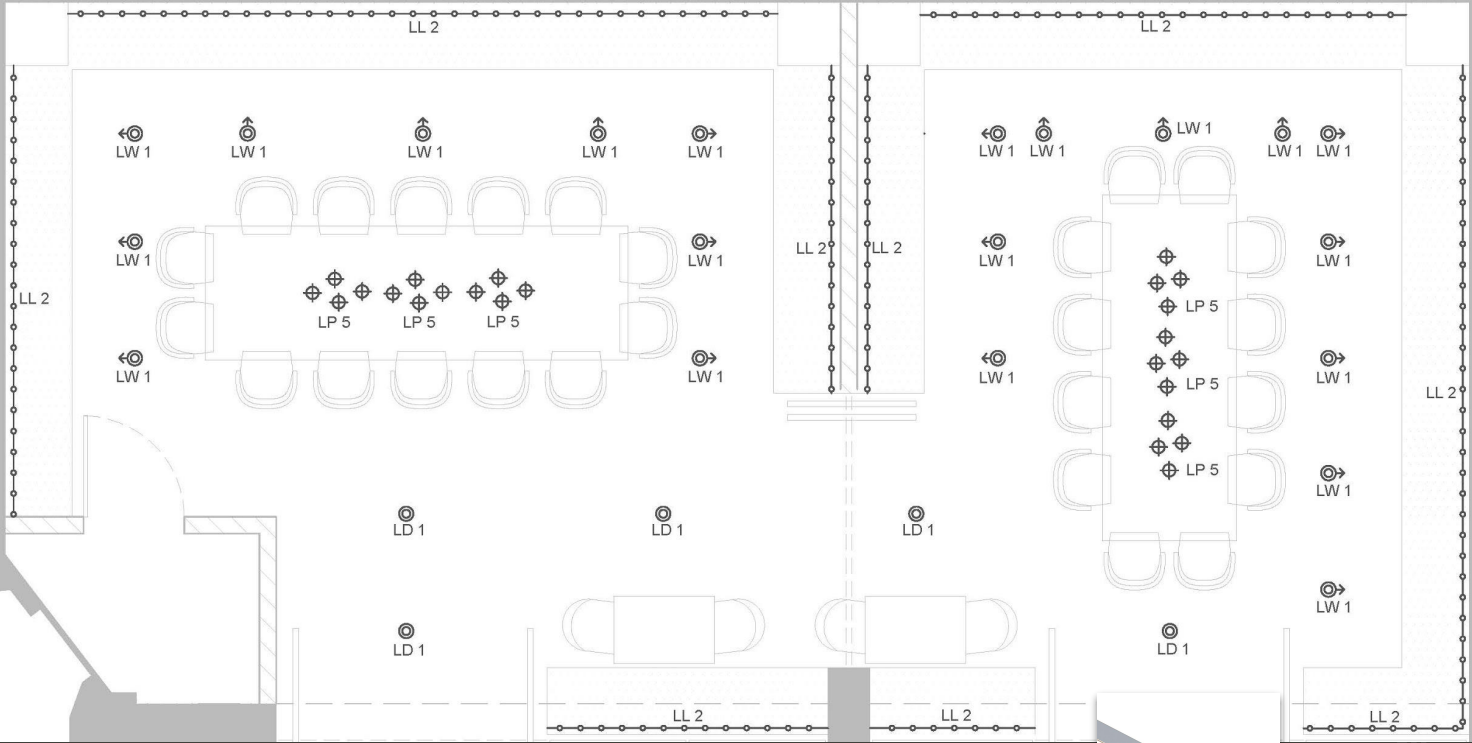

GEA WALL SCONCE
Arturo Alvarez
10.2" H

TROPICALE SCONCE
Martyn Bullard
21" / 26.5" H

LP 1

LP 2

LP 5

WINE CABINET ELEVATION & SECTION

LW 1

LL 2

BAKERY SHELVING ELEVATION & SECTION

LP 2

LF 1

LP 2

LS 2

kain tayo!

let's eat!