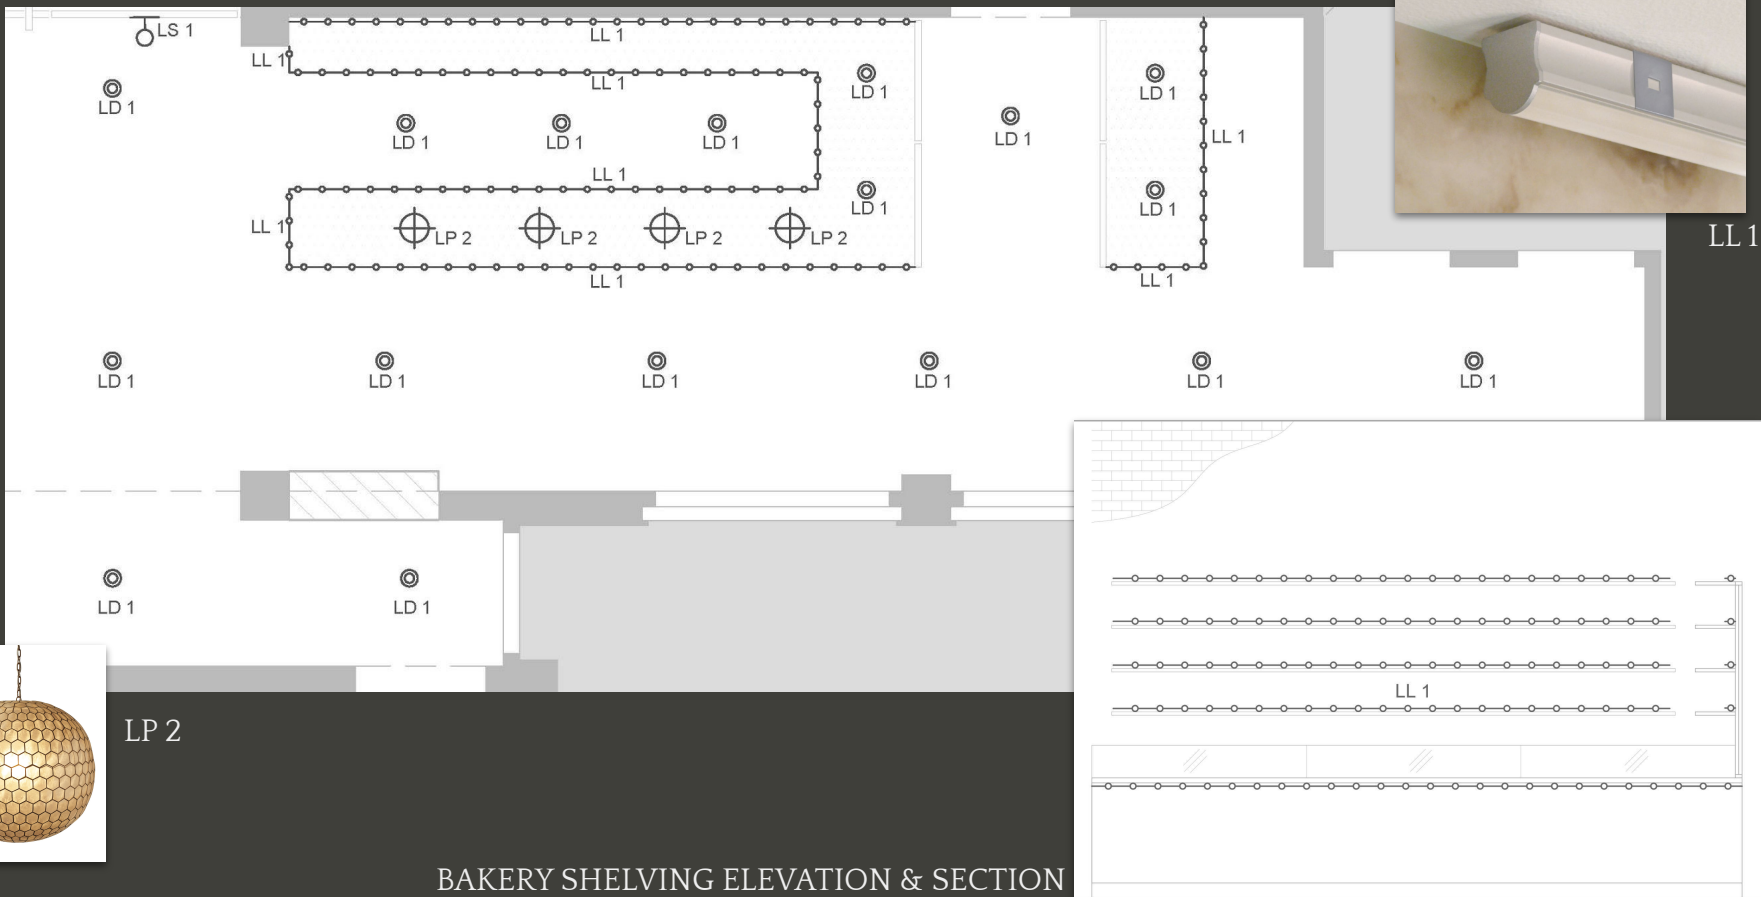

GEA WALL SCONCE
Arturo Alvarez
10.2" H

TROPICALE SCONCE
Martyn Bullard
21" / 26.5" H

LP 1

LP 2

LP 5

WINE CABINET ELEVATION & SECTION

LW 1

LL 2

BAKERY SHELVING ELEVATION & SECTION

LP 2

LF 1

LP 2

LS 2

kain tayo!

let's eat!