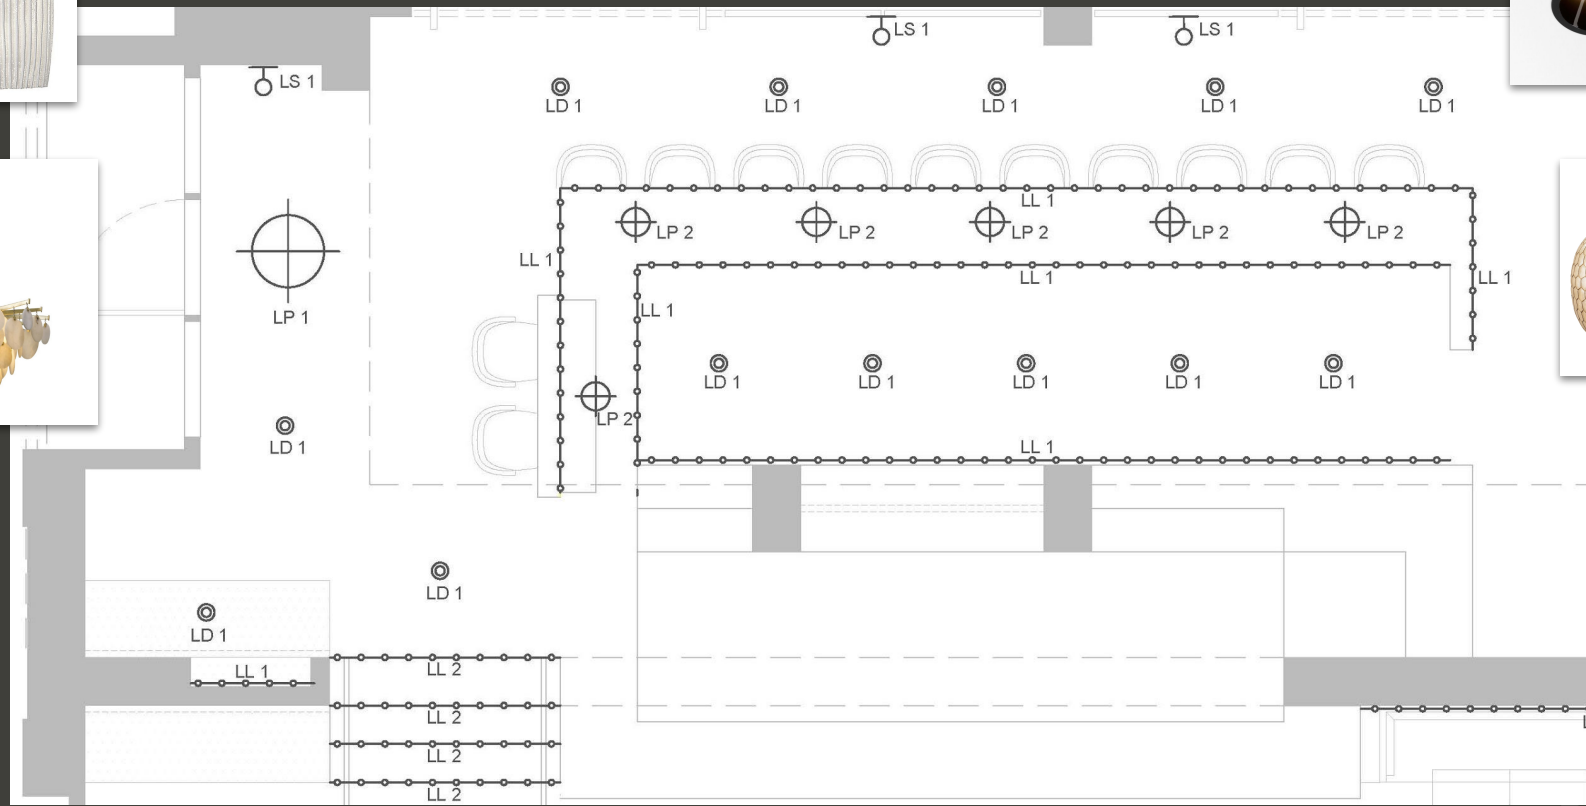

GEA WALL SCONCE
Arturo Alvarez
10.2" H

TROPICALE SCONCE
Martyn Bullard
21" / 26.5" H

LP 1

LP 2

LP 5

WINE CABINET ELEVATION & SECTION

LW 1

LL 2

BAKERY SHELVING ELEVATION & SECTION

LP 2

LF 1

LP 2

LS 2

kain tayo!

let's eat!