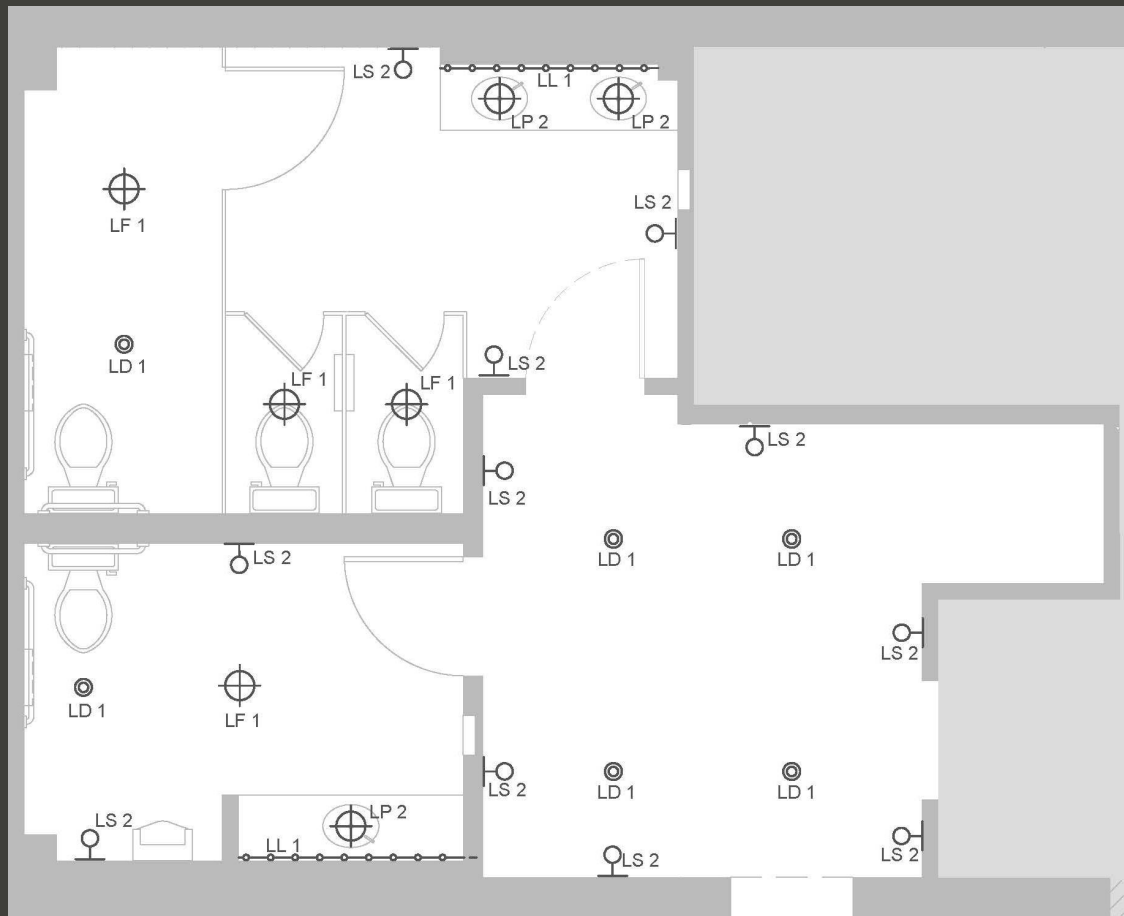

GEA WALL SCONCE
Arturo Alvarez
10.2" H

TROPICALE SCONCE
Martyn Bullard
21" / 26.5" H

LP 1

LP 2

LP 5

WINE CABINET ELEVATION & SECTION

LW 1

LL 2

BAKERY SHELVING ELEVATION & SECTION

LP 2

LF 1

LP 2

LS 2

kain tayo!

let's eat!